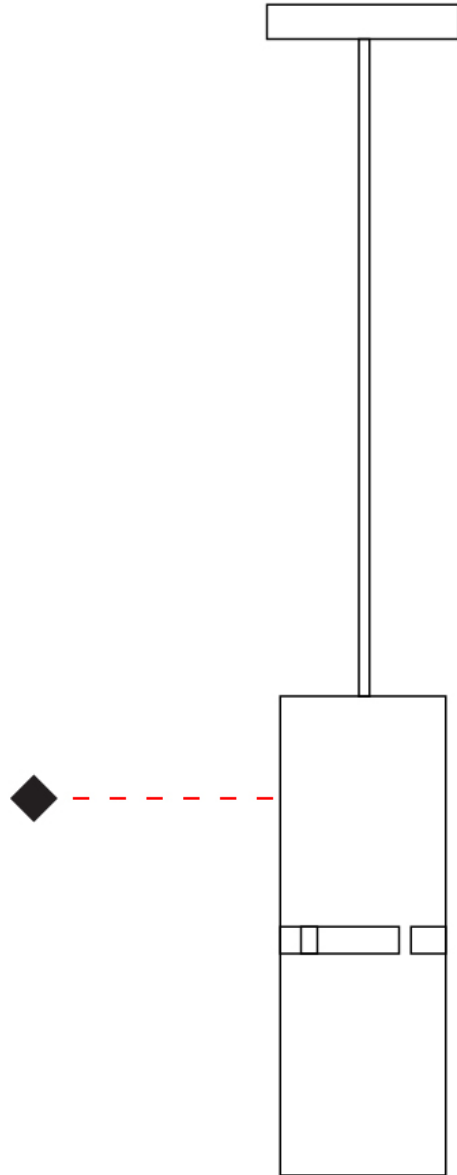

LUZ OCULTA METAL SUSPENSION

D51034-

PROJECT

TYPE

SPECIFIER

QUANTITY

DATE