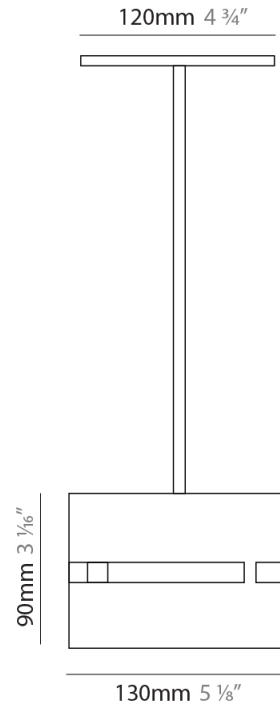

LUZ OCULTA METAL SUSPENSION

D51033-

base number _____ Finish
Options

1. To build a product code in our configurator select the specify button on the base model # product page
2. To build a manual product code on this datasheet choose from the options listed below in blue font and add the suffix to the base model #

GENERAL

Series: Luz Oculta
Subseries: Luz Oculta Metal
Partner: Fambuena
Division: Design
Installation: Suspension
Product Type: Pendant
Mounting Location: Ceiling
Light Distribution: Direct / Indirect

PHYSICAL

Shape: Rectangle
Diameter (mm): 130
Diameter (in): 5 1/8
Height (mm): 90
Height (in): 4 1/2
Fixture Finish: [BRA](#) / [BRZ](#) / [ABR](#)
Fixture Material: Metal
Cable Details: Cable length 2000mm / 79"

ELECTRICAL

Number of Lamps: 1
Lamp Type: LED Retrofit
Lamp Shape: T4
Bulb Included: Bulb Not Included
Max. Wattage Per Lamp (W): 5
Lamp Base: G9
Input Voltage (V): 120

LED

OPTICAL

RATINGS AND CERTIFICATIONS

Certified By: Certified for North American Standards
IP rating: IP20